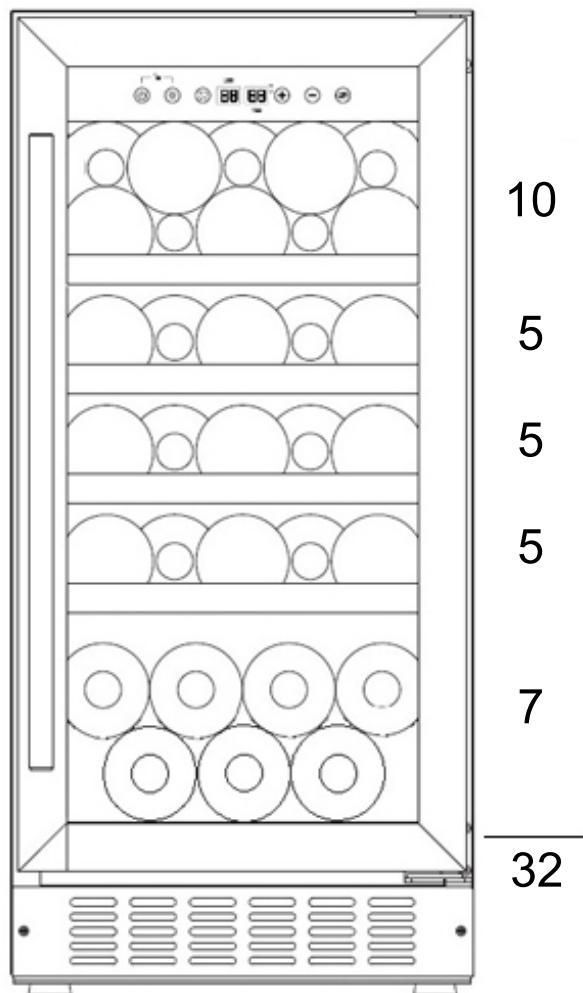

# BOTTLE LOADING PLAN

### DX-32.81

Standard 750mL Bordeaux bottle