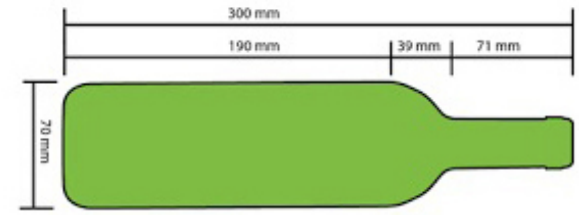

BOTTLE LOADING PLAN

DUNAVOX

DX-57.146

Standard 750mL Bordeaux bottle

16

6

8

8